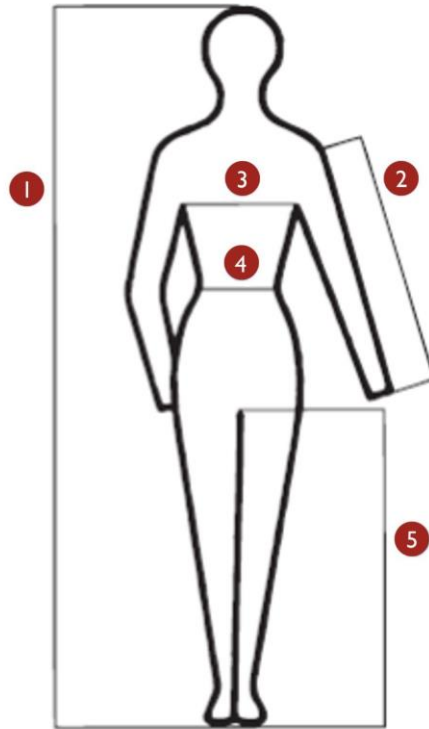

- 1 height
- 2 arm's length
- 3 bust
- 4 waist
- 5 inside leg

- Bust:** Measure horizontally at the strongest position.  
**Waist:** Measure waist horizontally.  
**Bottom:** Measure horizontally at the strongest position.  
**Inside leg:** Measure inside leg from crotch to bottom of trouser leg.  
**Arm's length:** Measure from beginning of shoulder to beginning of hand.

**Hint:** Tights and warmers are delivered with an adjustable waistband and are generally very elastic due to its spandex content.

### Men's sizes

Size	44	46	48	50	52	54	56	58	60	62
Bust cm	88	92	96	100	104	108	112	116	120	124
Arm's length cm	59	61	62	63	64	65	65	66	66	67
Waist cm	76	80	84	88	92	98	102	108	112	118
Bottom cm	96	100	104	108	112	116	120	124	128	132
Inside leg cm	78	80	82	83	84	85	86	86	87	87

### Women's sizes

Size	36	38	40	42	44	46	48	50	52	54
Bust cm	84	88	92	96	100	104	110	116	122	128
Waist cm	68	72	76	80	84	88	94	101	107	114
Bottom cm	94	97	100	103	106	109	114	119	124	129